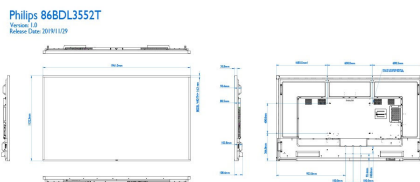

- Temperature range (operation): 0 ~ 40 °C
- Temperature range (storage): -20 ~ 60 °C
- Relative humidity: 20 ~ 80 %
- Altitude: 0 ~ 3000 m
- MTBF: 50,000 hour(s)

Sound

- Built-in speakers: 2 x 20W RMS

Accessories

- Included accessories: Remote Control, Batteries for remote control, Quick start guide, RS232 cable, AC Power Cord, HDMI cable, IR sensor cable (1.8M), USB cable
- Included Accessories: RS232 daisy-chain cable,

- Passive stylus X2
- Optional accessories: CastTo dongle

Multimedia Applications

- USB Playback Audio: AAC, AIF, AIFF, ASF, M3U, M4A, MP3, MP4, PLS, WAV, WMA
- USB Playback Video: ISM, M2TS, M4V, Manifest, MK3D, MKV, MP4, MPD, MPEG, MPG, MT2, MTS, TS, VOB
- USB Playback Picture: BMP, GIF, JPEG, PNG

Miscellaneous

- On-Screen Display Languages: English, French, German, Spanish, Polish, Turkish, Russian, Italian, Simplified Chinese, Traditional Chinese, Arabic, Japanese, Danish, Dutch, Finnish, Norwegian, Portuguese, Swedish
- Regulatory approvals: CE, UL/cUL, CCC, RoHS, BSMI, CB, VCCI, EAC, FCC, Class B, PSB
- Warranty: 3 year warranty

Interactivity

- Multi-touch technology: Infrared touch
- Plug and play: HID compliant
- Protection glass: Anti-Glare, Anti-Reflective, Tempered safety glass
- Touch points: 20 simultaneous touch points

Internal Player

- CPU: MTK5680
- GPU: DDR4 4GB
- Memory: 4GB RAM
- Storage: 32 GB eMMC
- Wifi: 2G/5G 2T2R, 802.11 a/b/g/n/ac dual band

Issue date 2020-06-11

Version: 1.0.1

12 NC: 8670 001 66465
EAN: 87 12581 76602 3

© 2020 Koninklijke Philips N.V.
All Rights reserved.

Specifications are subject to change without notice.
Trademarks are the property of Koninklijke Philips N.V.
or their respective owners.

www.philips.com