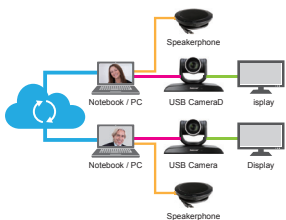

Easy Integration with Various Software

The VC-B30U can work seamlessly with any software running on any OS that supports USB 3.0 devices.