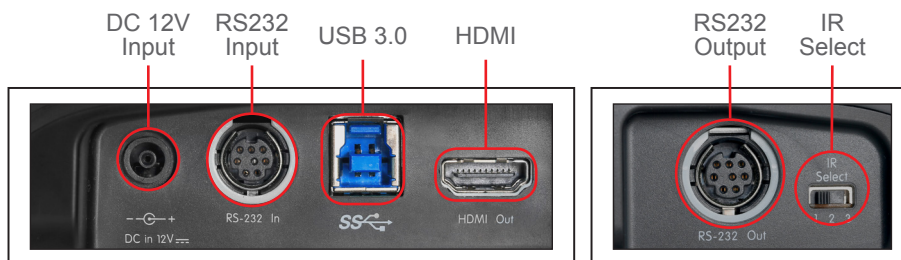

I/O CONNECTIONS