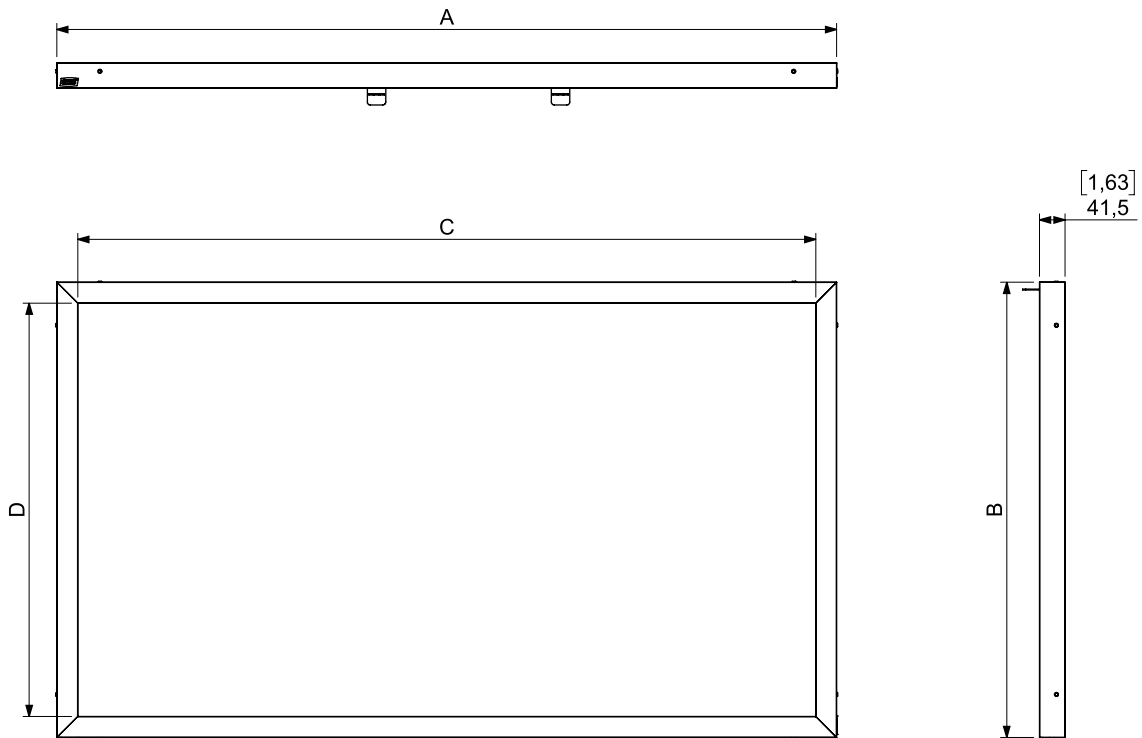

Technical Drawing SMS Casing Frame

All dimensions in mm.
Dimensions in brackets [] are in inches

Size	A	B	C	D	
32"	763 [30,04]	458 [18,03]	699 [27,52]	394 [15,51]	
40"	951 [37,44]	564 [22,20]	883 [34,76]	496 [19,53]	
42"	995 [39,17]	588 [23,15]	931 [36,65]	524 [20,63]	
43"	1006 [39,61]	594 [23,39]	942 [37,09]	530 [20,87]	
48"	1116 [43,94]	654 [25,75]	1052 [41,42]	590 [23,23]	
49"	1139 [44,84]	669 [26,34]	1071 [42,17]	601 [23,66]	
55"	1275 [50,20]	745 [29,33]	1207 [47,52]	677 [26,65]	
Coming Q2 2019	65"	1494 [58,82]	869 [34,21]	1426 [56,14]	801 [31,54]
	75"	1715 [67,52]	993 [39,09]	1647 [64,84]	925 [36,42]
	82"	1871 [73,66]	1081 [42,56]	1803 [70,98]	1013 [39,88]
	85"	1937 [76,26]	1118 [44,02]	1869 [73,58]	1050 [41,34]
	86"	1960 [77,17]	1131 [44,53]	1892 [74,49]	1063 [41,85]
	98"	2224 [87,56]	1280 [50,39]	2156 [84,88]	1212 [47,72]